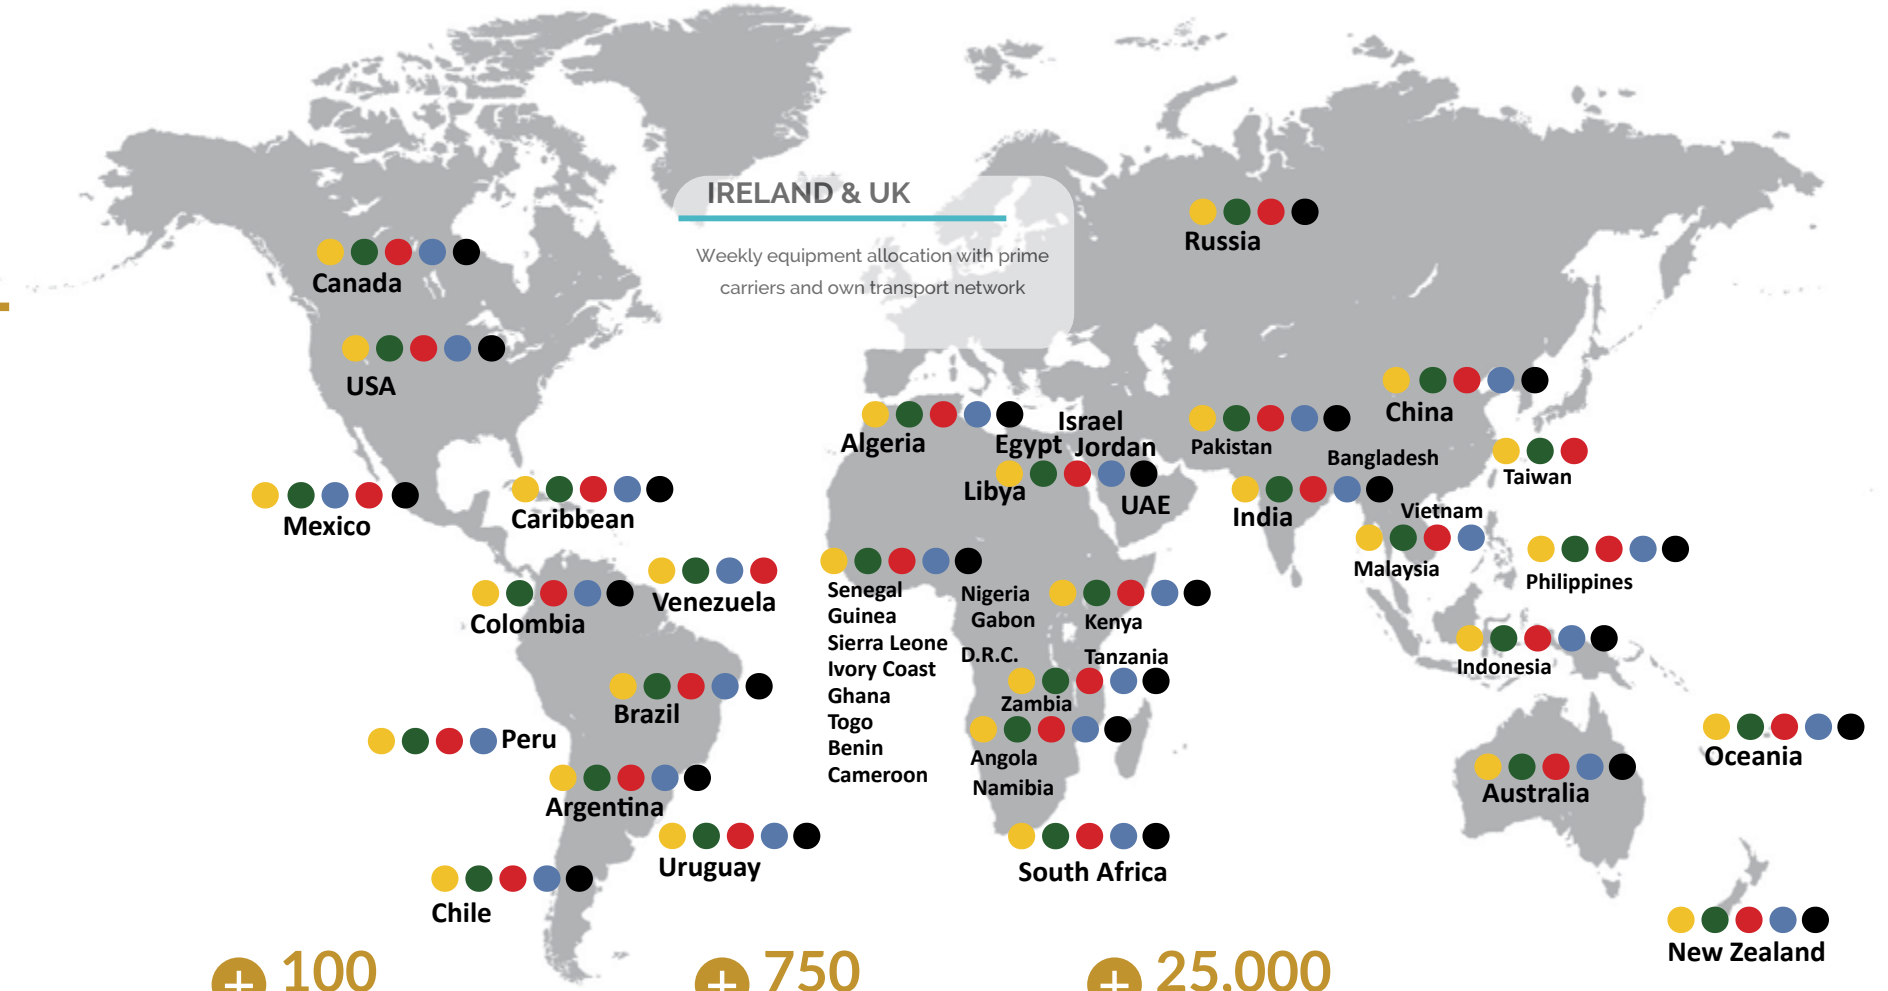

# DAIRY SUPPLY CHAIN

PREMIER LOGISTICS PARTNER  
TO DOMESTIC & INTERNATIONAL  
DAIRY EXPORTERS FOR OVER  
45 YEARS.

THE  
**LEINSTER**  
GROUP

**45**  
YEARS  
PREMIUM SERVICE

# GLOBAL EXPORT MARKETS

POWERFUL PARTNERSHIPS SETS US APART

### KEY GROWTH MARKETS

- Far East & South East Asia
- Middle East & US
- West & North Africa

**+ 100**  
COUNTRIES

**+ 750**  
PORTS

**+ 25,000**  
SPECIALISTS

### REGIONAL OPERATIONS:

**FAR EAST & SOUTH EAST ASIA**

**Email:** Ops1@leinstershipping.com

**MIDDLE EAST & US**

**Email:** Ops2@leinstershipping.com

**WEST & NORTH AFRICA**

**Email:** Ops3@leinstershipping.com